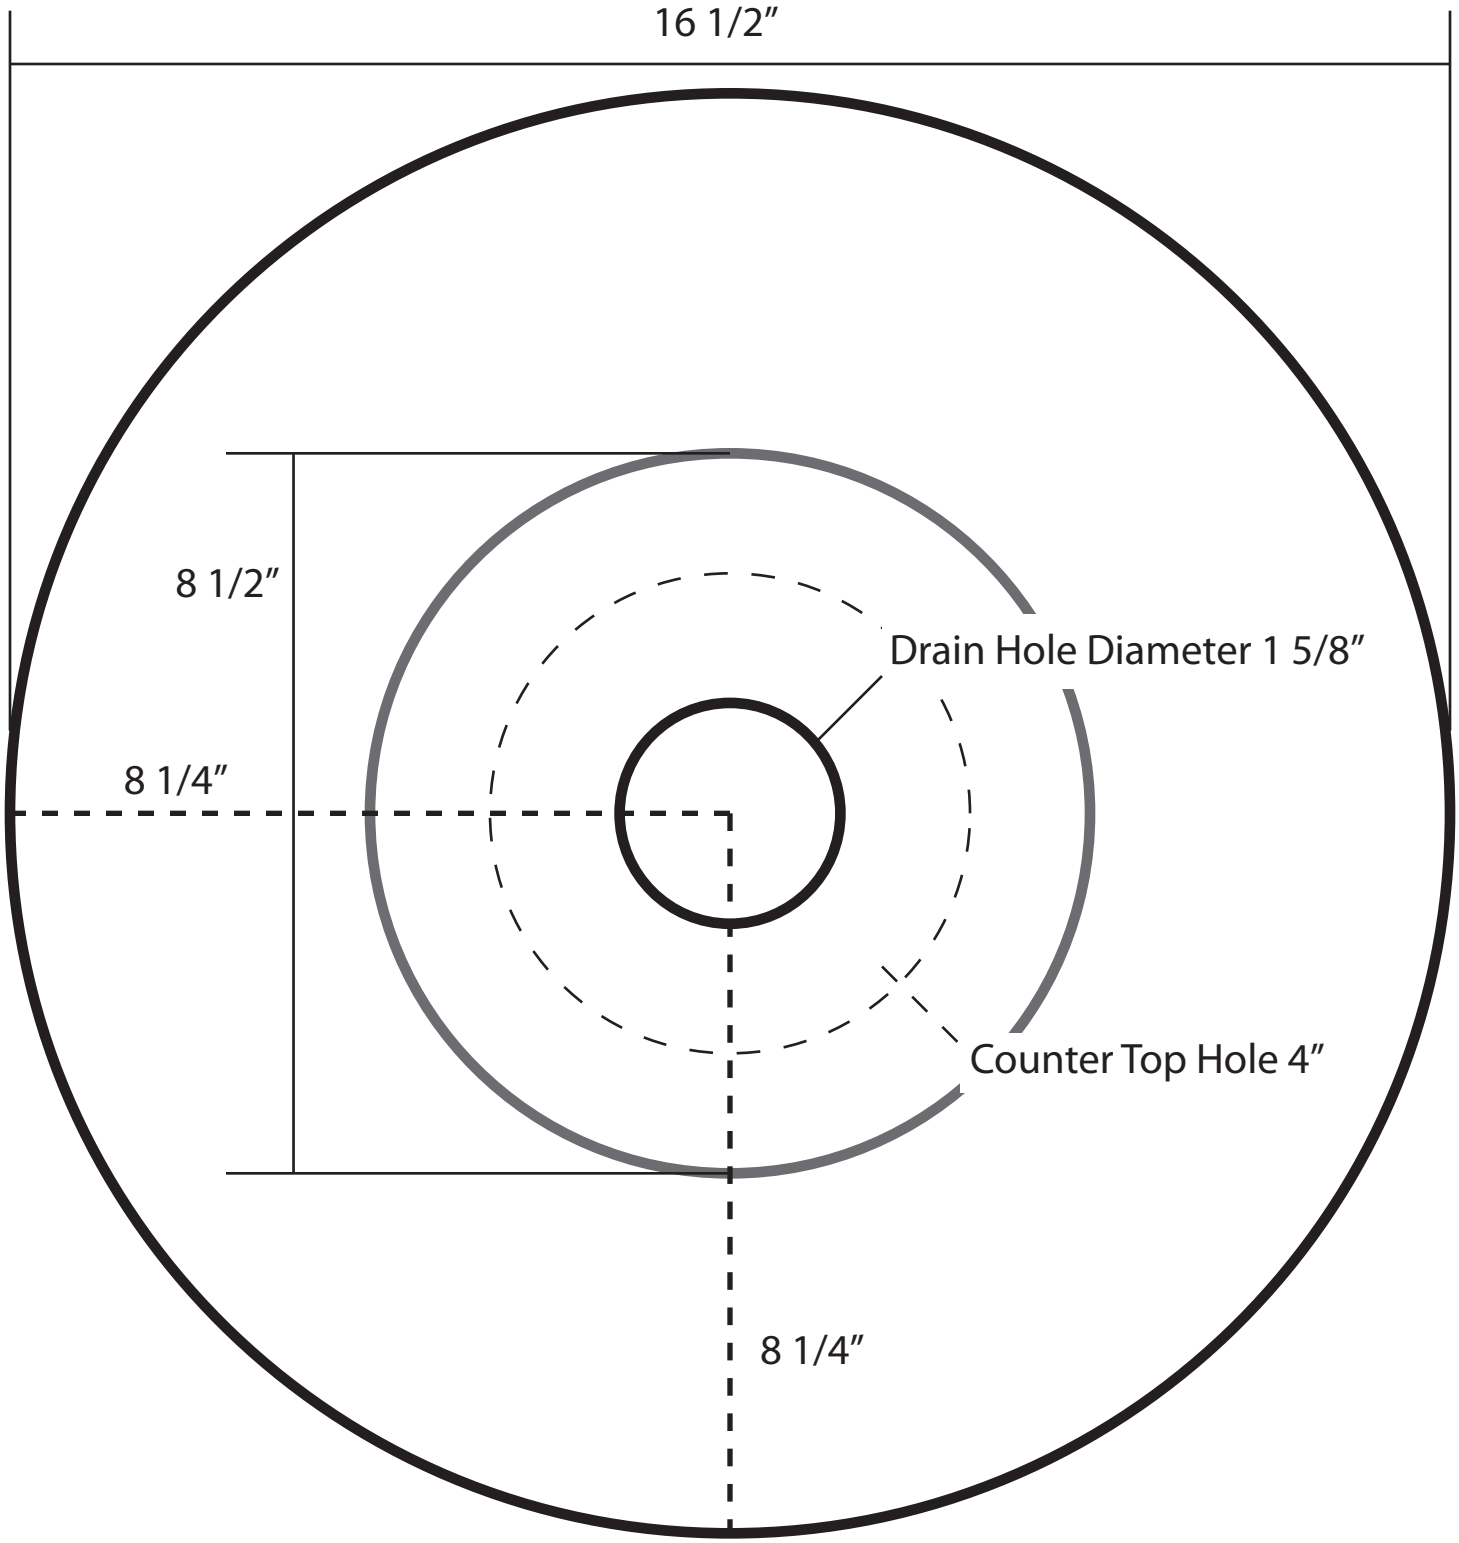

CB-007

16 1/2"

8 1/2"

8 1/4"

8 1/4"

Drain Hole Diameter 1 5/8"

Counter Top Hole 4"